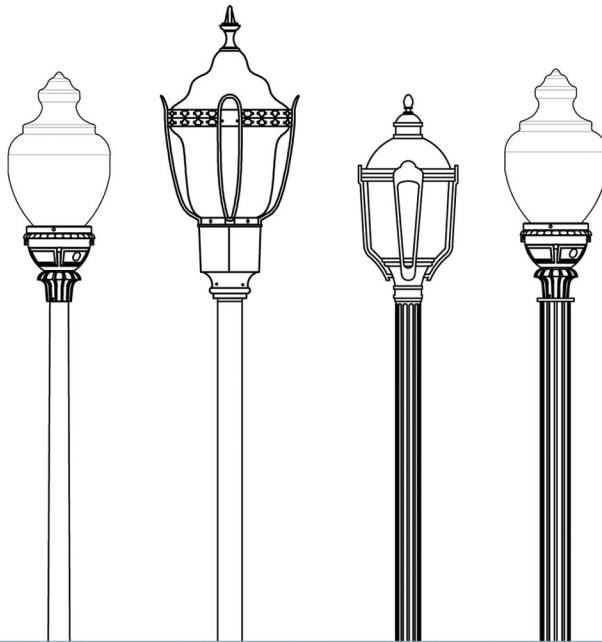

Decorative Lamp Posts Belaire Series

11"-12"
BOLT CIRCLE

5" O.D.
BASE

.188", 12 FLUTE
ALUMINUM POLE

SPECIFICATION GUIDE

| | |
|-------------------|--------------------------------|
| LAMP POST STYLE: | BELAIR |
| HEIGHTS: | UP TO 20 FT. |
| SHAFT STYLE: | 4" OR 5"Ø STRAIGHT FLUTED |
| CASTING MATERIAL: | A356 CAST ALUMINUM |
| POLE MATERIAL: | 6063-T6 EXTRUDED ALUMINUM |
| ANCHOR BOLTS: | $\frac{3}{4}$ " X 24" A307 HDG |
| FIXTURE STYLE: | SPECIFIED BY OWNER |
| FINISH: | SPECIFIED BY OWNER |