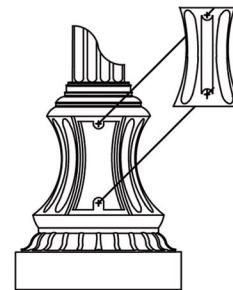

BASE DETAIL