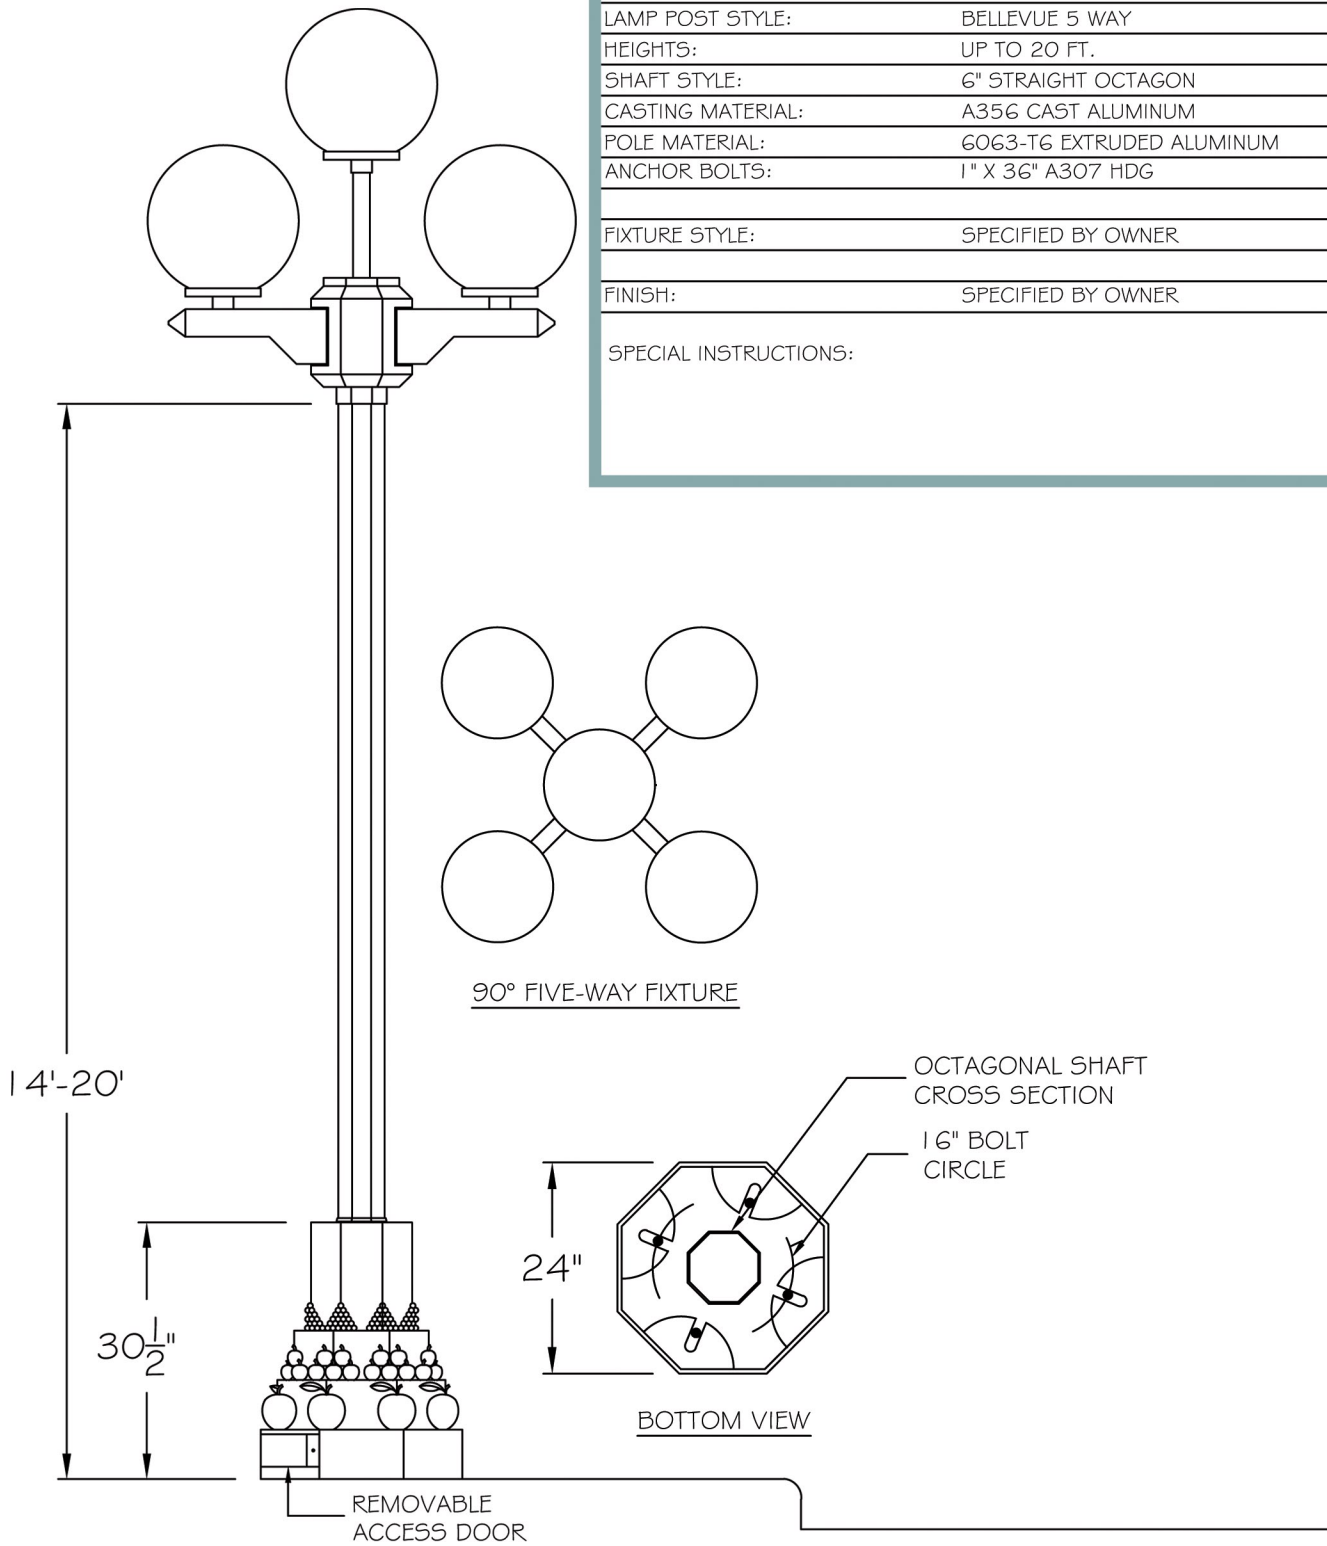

Decorative Specialty Poles

Bellevue Five Way

SPECIFICATION GUIDE	
LAMP POST STYLE:	BELLEVUE 5 WAY
HEIGHTS:	UP TO 20 FT.
SHAFT STYLE:	6" STRAIGHT OCTAGON
CASTING MATERIAL:	A356 CAST ALUMINUM
POLE MATERIAL:	6063-T6 EXTRUDED ALUMINUM
ANCHOR BOLTS:	1" X 36" A307 HDG
FIXTURE STYLE:	SPECIFIED BY OWNER
FINISH:	SPECIFIED BY OWNER
SPECIAL INSTRUCTIONS:	

SHAFT:

Shaft to be constructed of continuous 6063 aluminum alloy combined with a sand-sprayed and anodized powder coating.

*Optional luminaires mounting available.

*Optional anchor base covers or nut covers available.