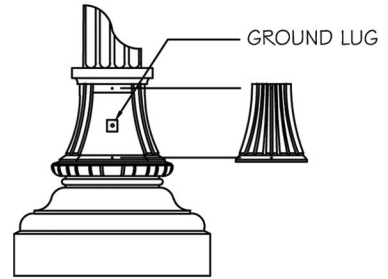

Decorative Lamp Posts PGE Series

BASE DETAIL

SPECIFICATION GUIDE	
LAMP POST STYLE:	PGE
HEIGHTS:	UP TO 20 FT.
SHAFT STYLE:	4" OR 5"Ø STRAIGHT FLUTED OR SMOOTH
CASTING MATERIAL:	A356 CAST ALUMINUM
POLE MATERIAL:	6063-T6 EXTRUDED ALUMINUM
ANCHOR BOLTS:	3/4" X 24" A307 HDG
FIXTURE STYLE:	SPECIFIED BY OWNER
FINISH:	SPECIFIED BY OWNER
SPECIAL INSTRUCTIONS:	