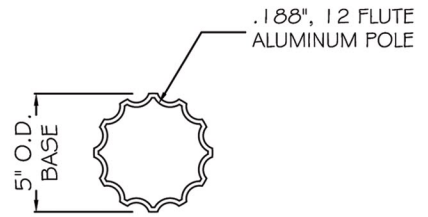

Decorative Lamp Posts PGE Series

BASE DETAIL

SPECIFICATION GUIDE	
LAMP POST STYLE:	PGE
HEIGHTS:	UP TO 20 FT.
SHAFT STYLE:	4" OR 5"Ø STRAIGHT FLUTED OR SMOOTH
CASTING MATERIAL:	A356 CAST ALUMINUM
POLE MATERIAL:	6063-T6 EXTRUDED ALUMINUM
ANCHOR BOLTS:	3/4" X 24" A307 HDG
FIXTURE STYLE:	SPECIFIED BY OWNER
FINISH:	SPECIFIED BY OWNER
SPECIAL INSTRUCTIONS:	