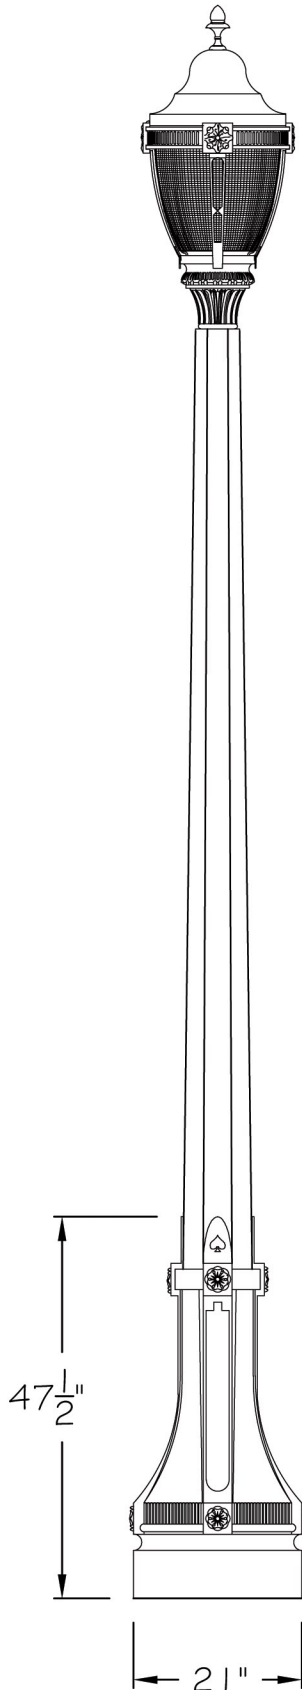

Decorative Lamp Posts Stockton Single

SPECIFICATION GUIDE

LAMP POST STYLE:	STOCKTON SINGLE
HEIGHTS:	13'-2"
ONE PIECE STYLE:	OCTAGONAL
CASTING MATERIAL:	A395 GR.60 CAST DUCTILE IRON
OPTIONAL MATERIAL:	A356 CAST ALUMINUM
ANCHOR BOLTS:	1" X 36" A307 HDG

FIXTURE STYLE:	SPECIFIED BY OWNER
FINISH:	SPECIFIED BY OWNER

SPECIAL INSTRUCTIONS:

8" O.D.

HEAVY WALL CAST IRON

18" BOLT
CIRCLE

BOTTOM VIEW