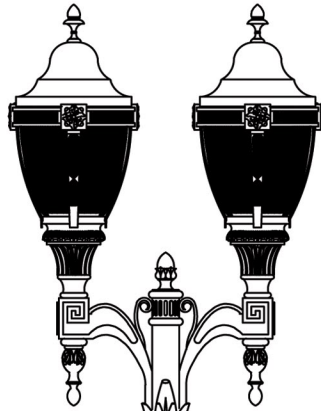

# Decorative Lamp Posts Stockton Twin

SPECIFICATION GUIDE	
LAMP POST STYLE:	STOCKTON TWIN
HEIGHTS:	13'-2"
ONE PIECE STYLE:	OCTAGONAL
CASTING MATERIAL:	A395 GR.60 CAST DUCTILE IRON
OPTIONAL MATERIAL:	A356 CAST ALUMINUM
ANCHOR BOLTS:	1" X 36" A307 HDG
FIXTURE STYLE:	SPECIFIED BY OWNER
FINISH:	SPECIFIED BY OWNER
SPECIAL INSTRUCTIONS:	

8" O.D.

HEAVY WALL CAST IRON

18" BOLT  
CIRCLE

BOTTOM VIEW